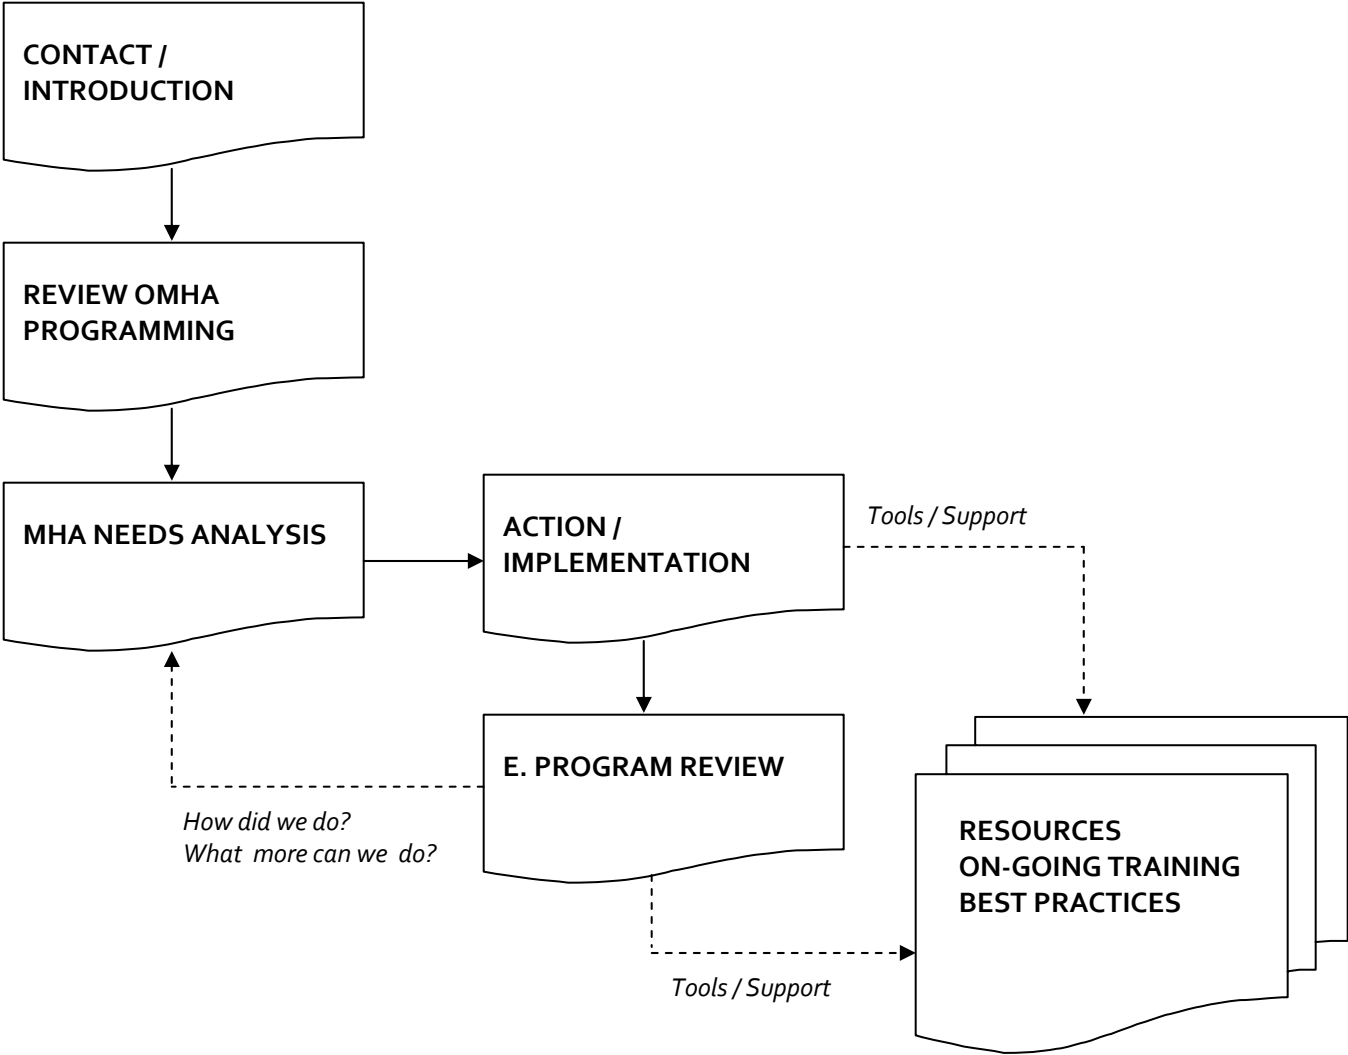

Regional Development Leaders (RDL)

Process