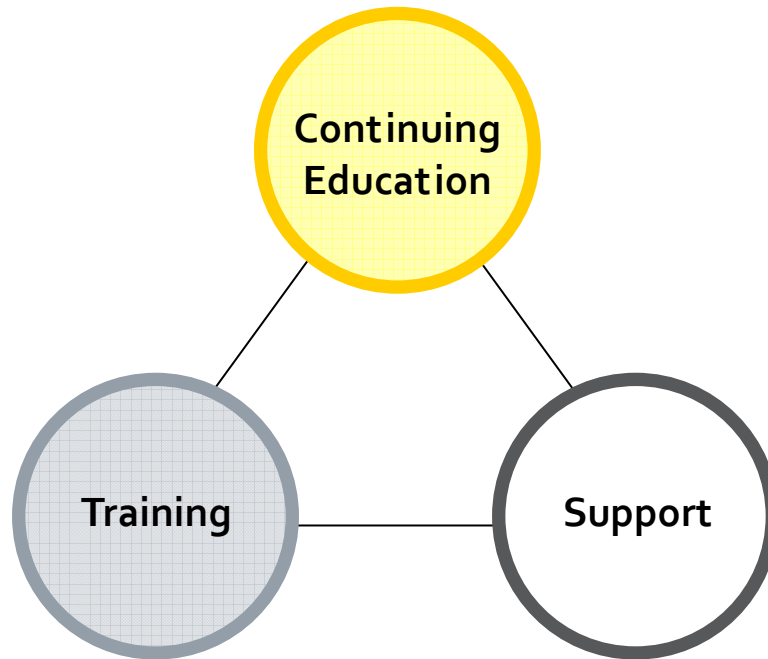

Coaches Program

Regional Development Leaders

2009-2010

Regional Development Leaders (RDL)

The Regional Development Leaders (RDL) initiative was created as an outcome of Hockey Canada's National Coach Mentorship Program (NCMP).

& volunteers and the implementation of OMHA and Hockey Canada Development Programs such as the Initiation Program, Coach Mentorship, Coach Specialty Clinics, Skill Testing for players.

- To develop a group of Development Coaches in their area. These 'experts' will be available to work with associations to:
 - Deliver Specialty Clinics to their coaches
 - Develop Development Coaches at the MHA level.

Regional Development Leaders (RDL)

Process

Regional Development
Leaders (RDL)
Coach Development
Matrix

Training

Initiation (CHIP)
Coach Stream
Development 1
Development 2
High Performance 1
High Performance 2
Speak Out!